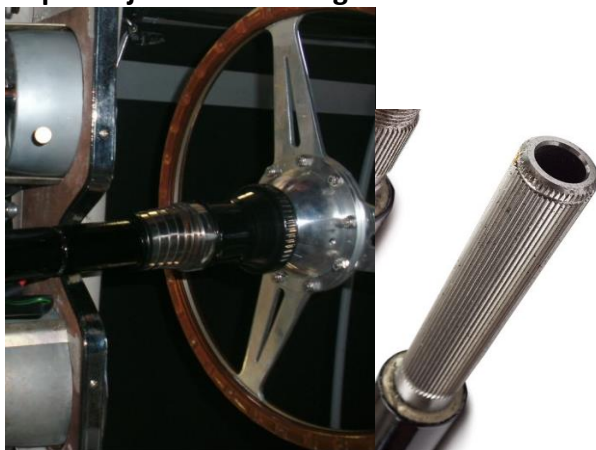

Austin Healey

Old model dashboard

**Steering tube goes through the dashboard?
You need a special EZ-bracket**

Later model dashboard

**Steering tube under the dashboard?
You need the standard EZ-bracket**

Depth adjustable steering wheel

Non depth adjustable steering shaft

-> product name of EZ-unit =
Austin Healey adjustable

-> product name of EZ-unit =
Austin Healey non adjustable

The product name of the EZ-unit you want to order:
The product name of the EZ-bracket you want to order:
